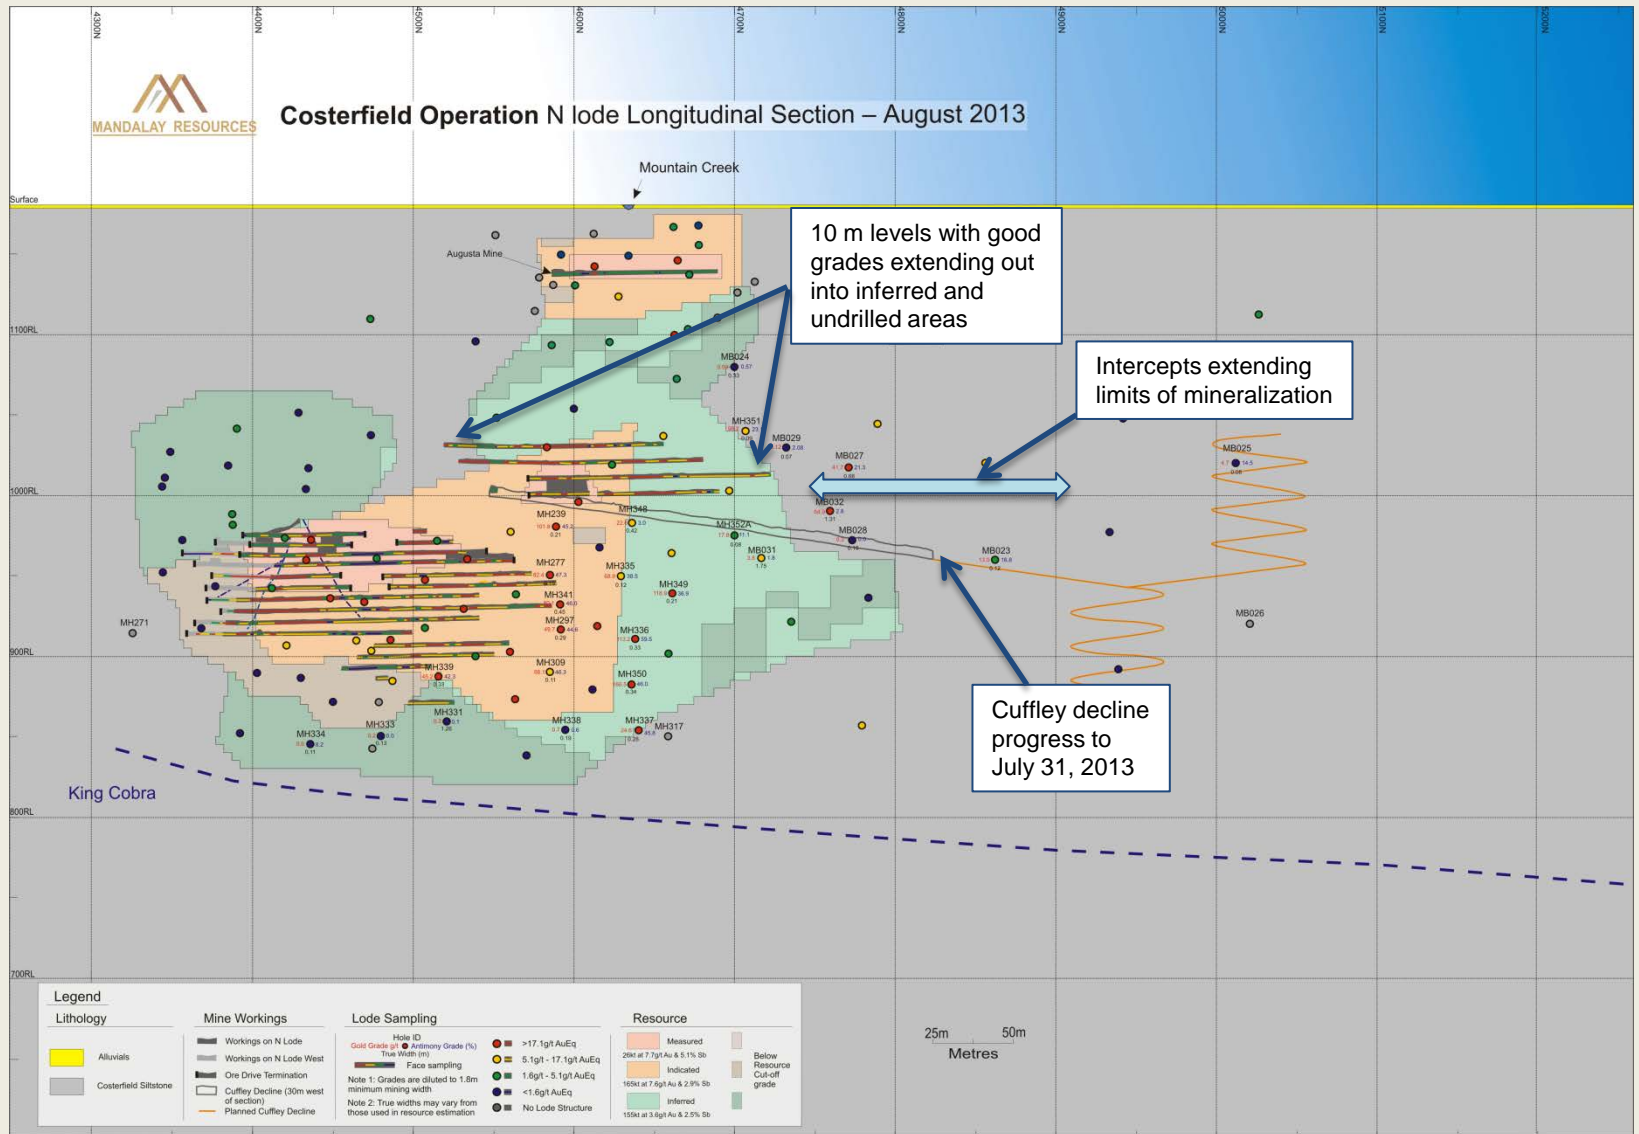

Figure 2: Costerfield N Iode Long Section